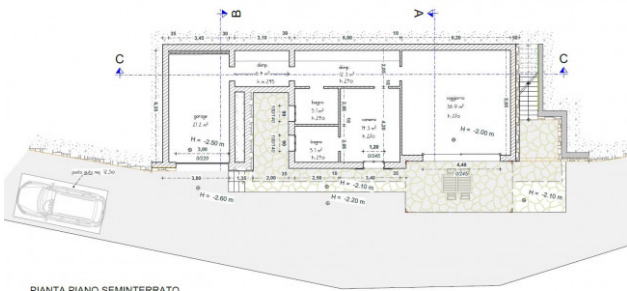

The project features a modern layout that allows guests to enjoy the spacious living area (36 sq m net) with an eat-in kitchen and large window overlooking the outdoor pergola, a double bedroom, two bathrooms with windows, one ensuite to the bedroom, and hallways that can accommodate large closets. Outside, on the ground floor, facing the living area, there is a 12 sq m terrace with a pergola awning featuring aluminum sunshade slats and two additional terraces protected by sunshades. The upper floor features a 20 sq m pergola and a system for 18 photovoltaic panels. The property also includes a surrounding 1,800 sq m garden. A turnkey villa is available, with an estimated delivery time of 12 months.

Level: Ground Floor

Total Floor: 1

Age Construction: 2027

Balconies: Present, 20 sq.m

Terrace: Present, 24 sq.m

Garden: Private, 200 sq.m

Kitchen: Kitchenette

Box: Single, 27 sq.m

High Schools

Cafe

Post Offices

Shopping Centers

rappresentazione indicativa

planimetria indicativa

PIANTA PIANO SEMINTERRATO

planimetria indicativa

PIANETA GENERALE

rappresentazione indicativa

SEZIONE B-B

SEZIONE A-A

rappresentazione indicativa

PROSPETTO

SEZIONE C-C

rappresentazione indicativa