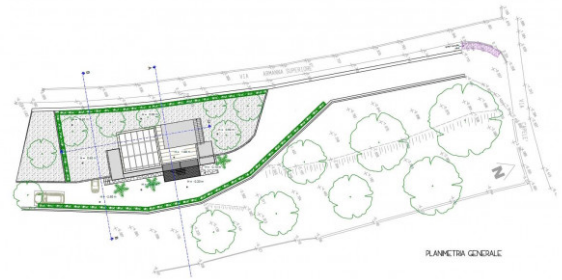

The project features a modern layout that allows guests to enjoy the spacious living area (36 sq m net) with an eat-in kitchen and large window overlooking the outdoor pergola, a double bedroom, two bathrooms with windows, one ensuite to the bedroom, and hallways that can accommodate large closets. Outside, on the ground floor, facing the living area, there is a 12 sq m terrace with a pergola awning featuring aluminum sunshade slats and two additional terraces protected by sunshades. The upper floor features a 20 sq m pergola and a system for 18 photovoltaic panels. The property also includes a surrounding 1,800 sq m garden. A turnkey villa is available, with an estimated delivery time of 12 months.

Level: Ground Floor

Total Floor: 1

Age Construction: 2027

Balconies: Present, 20 sq.m

Terrace: Present, 24 sq.m

Garden: Private, 200 sq.m

Kitchen: Kitchenette

Box: Single, 27 sq.m

High Schools

Cafe

Post Offices

Shopping Centers

rappresentazione indicativa

planimetria indicativa

PIANTA PIANO SEMINTERRATO

planimetria indicativa

PIANETA GENERALE

rappresentazione indicativa

SEZIONE B-B

SEZIONE A-A

rappresentazione indicativa

PROSPETTO

SEZIONE C-C

rappresentazione indicativa